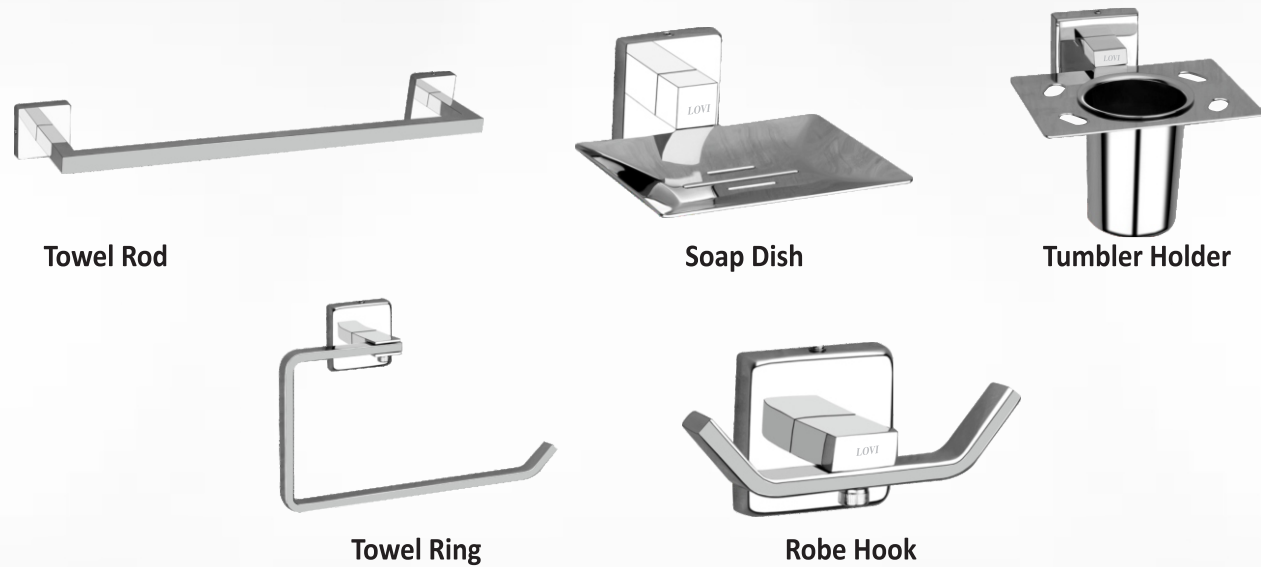

Cat. No. VI-01 Set of Five MRP: 2250/-

VISTA COLLECTION