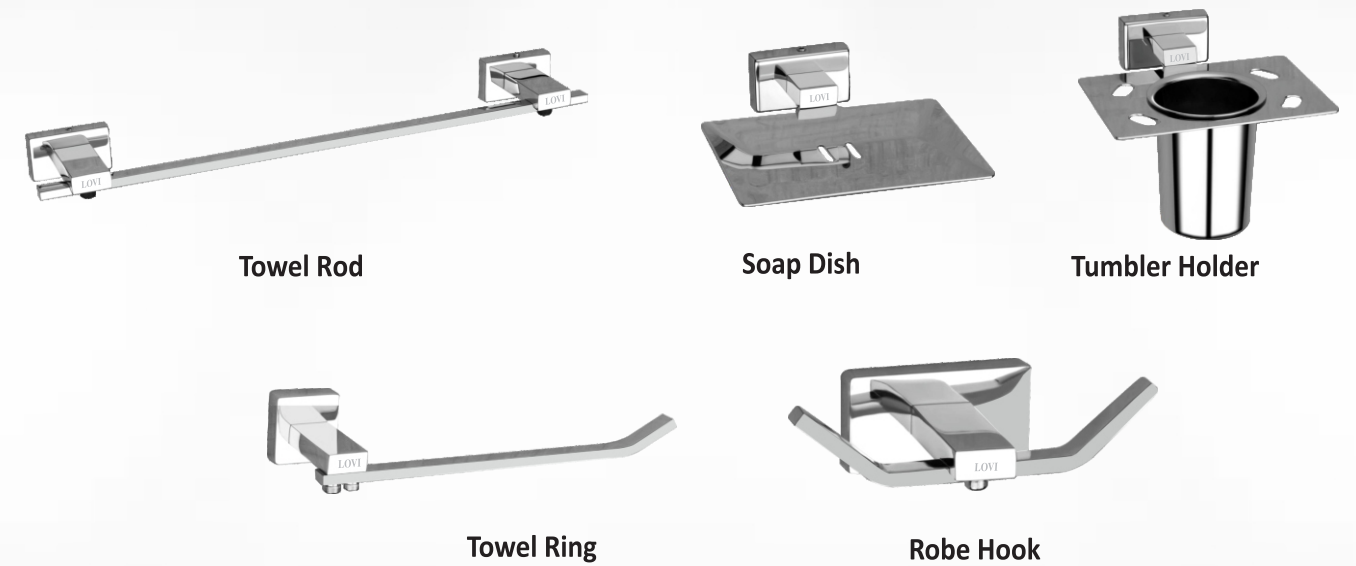

Cat. No. RO-01 Set of Five MRP: 2350/-

ROYAL COLLECTION (SS)