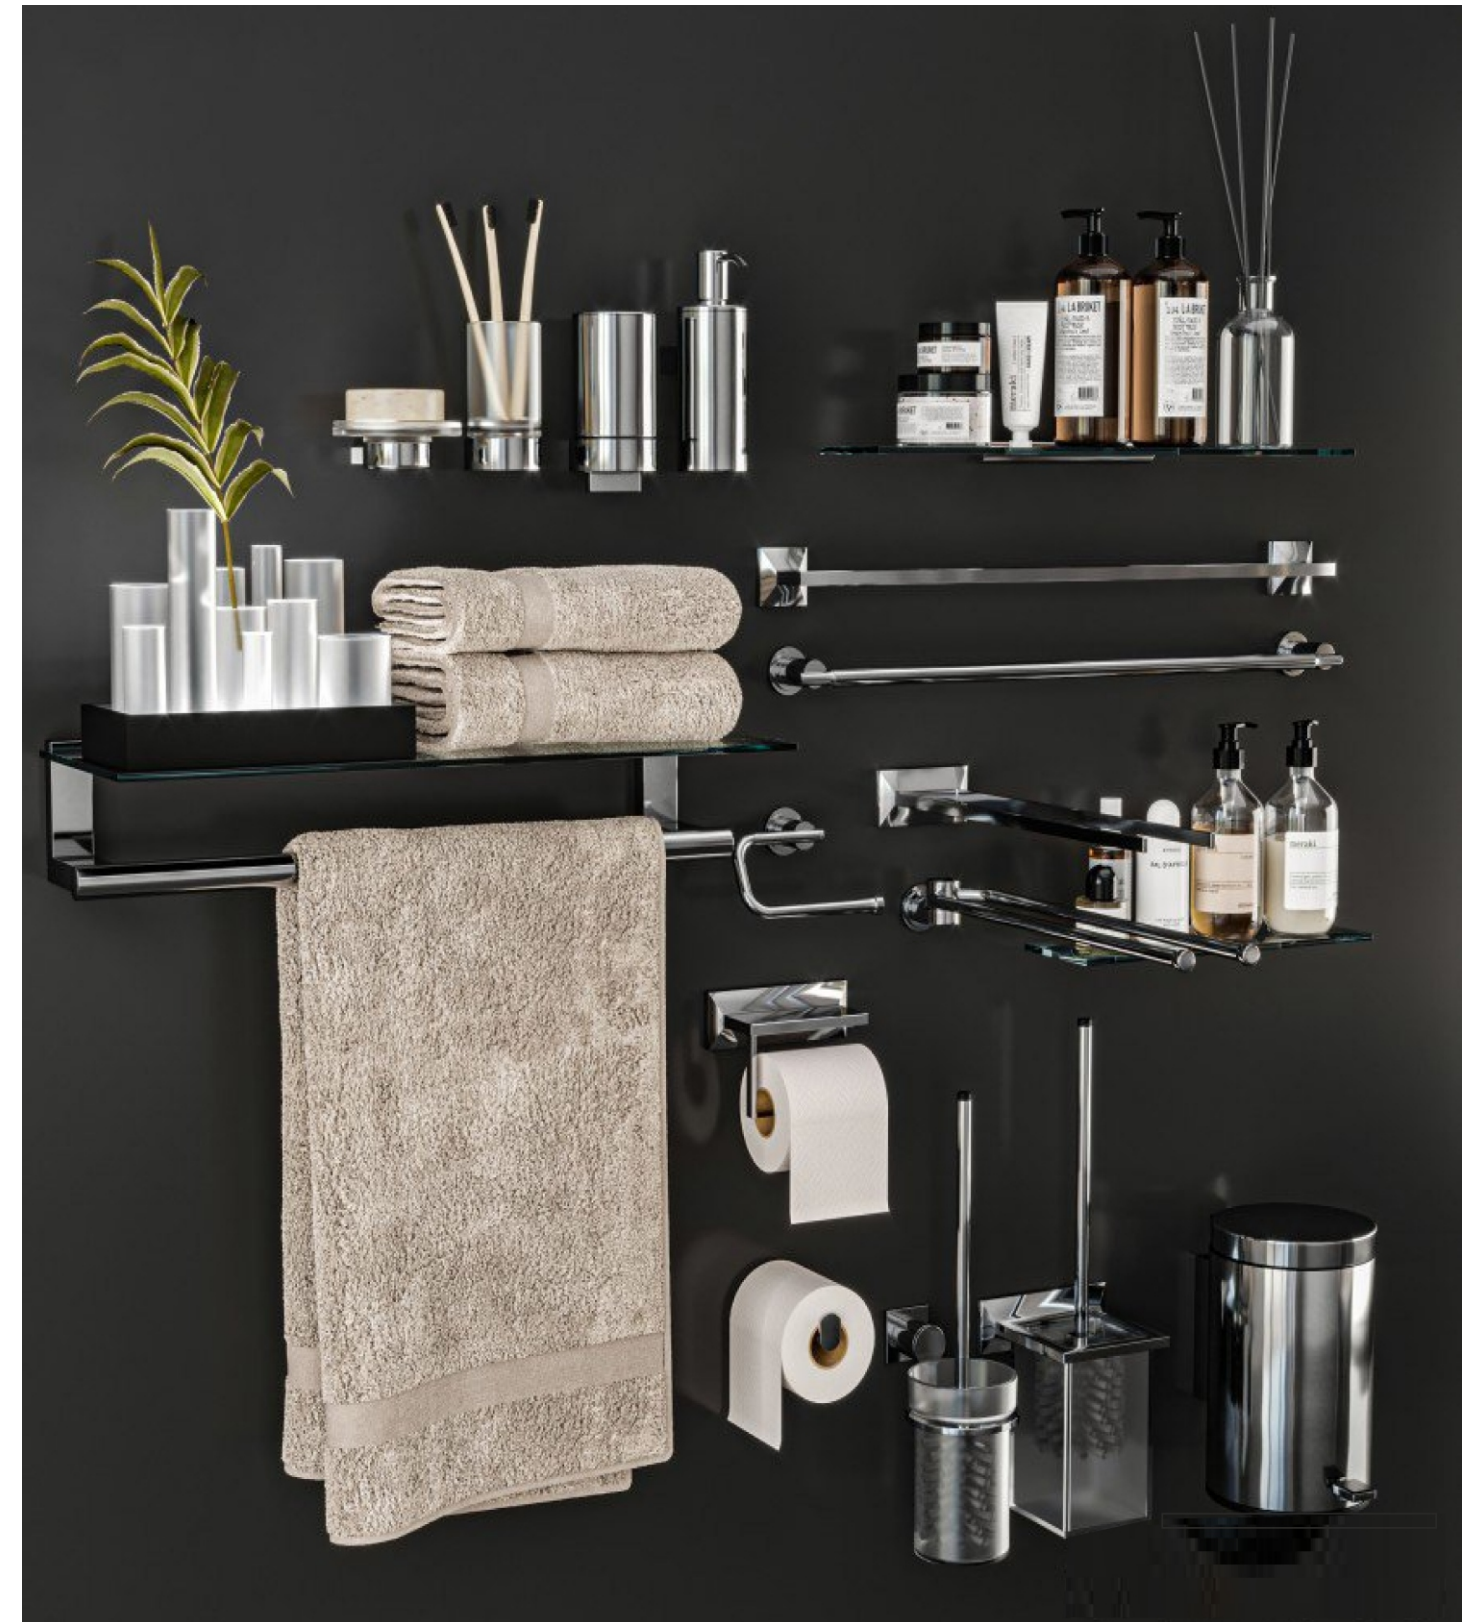

A great bathroom deserve equally good bathroom accessories. Lovi's Collection caters to people of all ages, where each item is designed to incorporate our basic needs in a practical yet aesthetic manner. These are a great way to organize your bathroom so that the various products that we use are ease to find and use. With the help of accessories, you can beautify you bathroom and make it clutter-free.