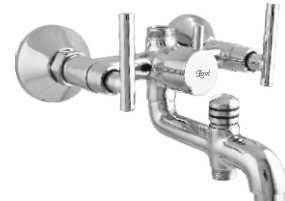

Wall Mixer
3 in 1 with L Bend
Cat No. TA-15
MRP: ₹ 4000/-