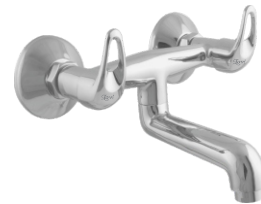

ROYAL COLLECTION

Quarter Turn (15mm Cartridge)

Long Body Bib Cock
Cat No. RO-01
MRP: ₹ 650/-

Short Body Bib Cock
Cat No. RO-02
MRP: ₹ 560/-

Angle Cock
Cat No. RO-03
MRP: ₹ 425/-

Pillar Cock
Cat No. RO-04
MRP: ₹ 790/-

Concealed Stop
Cock 15/20mm
Medium
Cat No. RO-05
MRP: ₹ 850/-

Concealed Stop
Cock 15/20mm
Heavy
Cat No. RO-06
MRP: ₹ 930/-

Sink Cock
Cat No. RO-07
MRP: ₹ 1020/-

Swan Neck
Cat No. RO-08
MRP: ₹ 1020/-

Sink Mixer
Cat No. RO-09
MRP: ₹ 2100/-